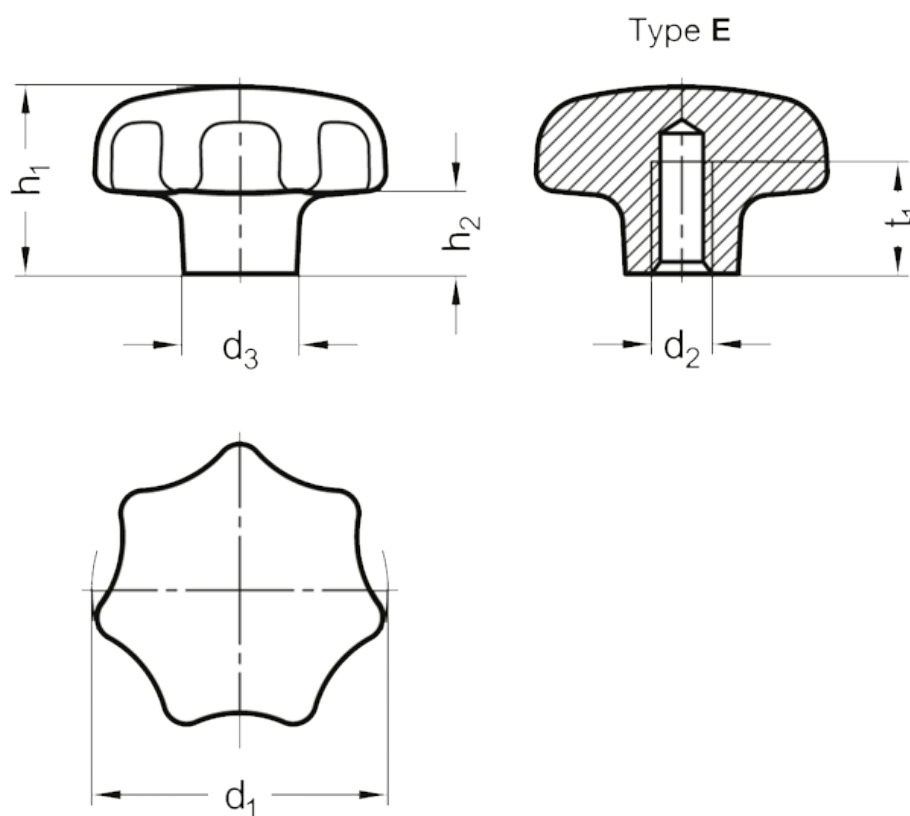

Article number: 206336A440M8EPL

Description: E+G Star knob GN 6336-A4-40-M8-E-PL
Polished

Measures

d1	= 40
d2	= M 8
d3	= 14
h1	= 25
h2	= 12
t1 min	= -
Weight in (g)	= 106